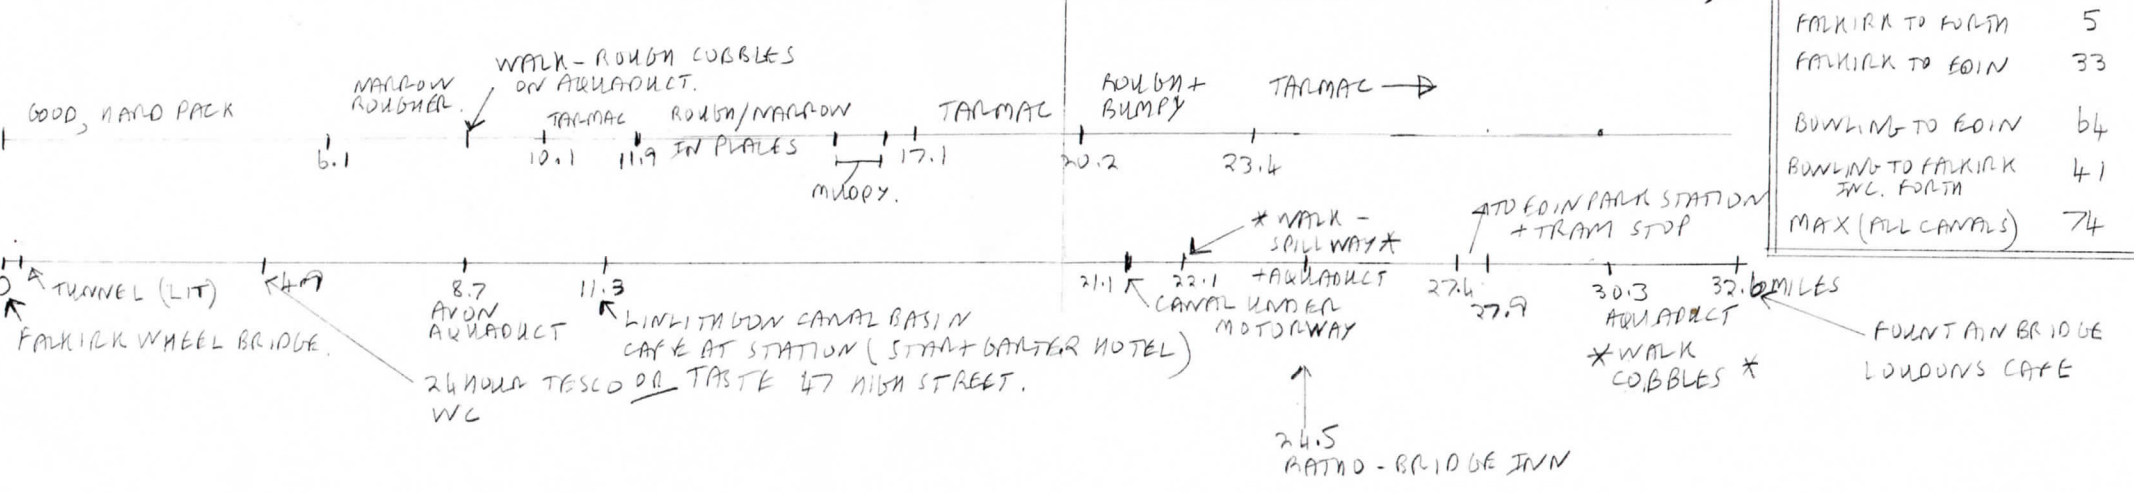

# FORTH AND CLYDE CANAL (BOWLING TO FALKIRK / RIVER CARRON)

## UNION CANAL (FALKIRK TO FOUNTAINBRIDGE, EDINBURGH)

	MILES
BOWLING TO FALKIRK	31
FALKIRK TO FORTH	5
FALKIRK TO EDIN	33
BOWLING TO EDIN	64
BOWLING TO FALKIRK INC. FORTH	41
MAX (ALL CANALS)	74