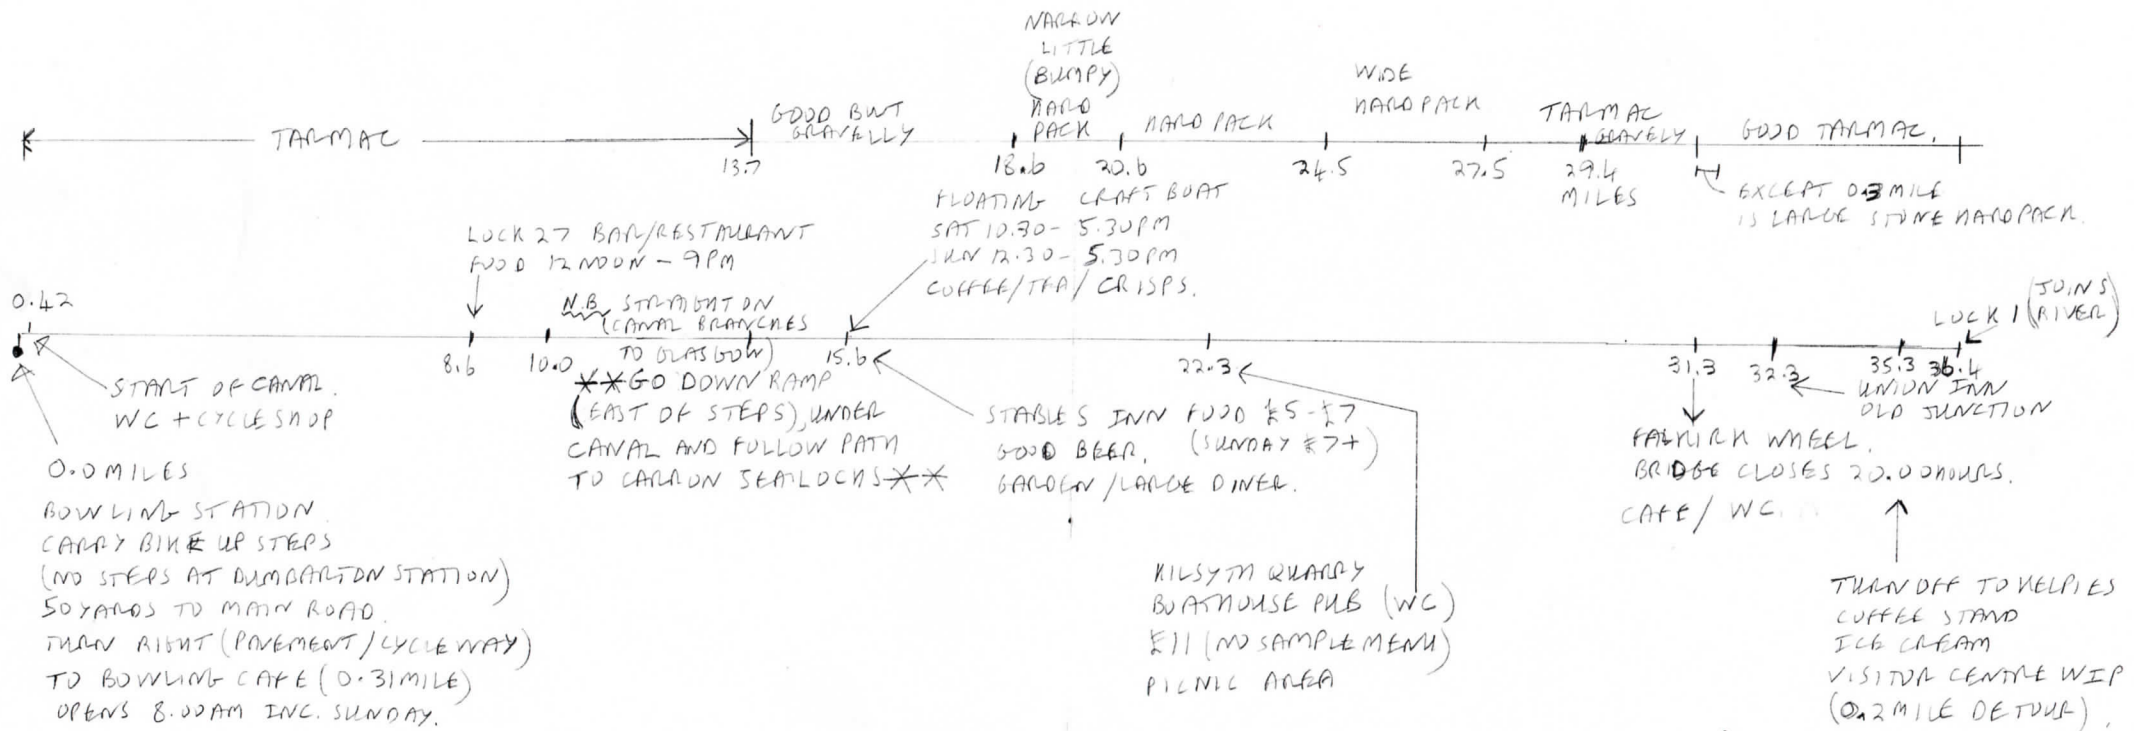

# FORTH AND CLYDE CANAL (BOWLING TO FALKIRK / RIVER CARRON)

## UNION CANAL (FALKIRK TO FOUNTAINBRIDGE, EDINBURGH)

	MILES
BOWLING TO FALKIRK	31
FALKIRK TO FORTH	5
FALKIRK TO EDIN	33
BOWLING TO EDIN	64
BOWLING TO FALKIRK INC. FORTH	41
MAX (ALL CANALS)	74